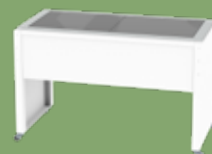

Serie Basic Buffet Vitrocerámica · Basic Buffet Glass Ceramic Series

Modelos · Models

MBUB2VC

MBUB3VC

MBUB4VC

MODELO Models	PRECIO PRICE	PRECIO CON ESTRUCTURA PRICE WITH STRUCTURE	MEDIDAS MEASURES (mm)	TEMPERATURA TEMPERATURE [°C]	TENSIÓN - FRECUENCIA ELECTRICAL DATA	CUBETAS TANK	POTENCIA POWER (W)
MBUB2VC			835 x 929 x 745 mm	Max +90°C	230V/ 1ph/ 50Hz	---	900
MBUB3VC			1155 x 929 x 745 mm	Max +90°C	230V/ 1ph/ 50Hz	---	1350
MBUB4VC			1475 x 929 x 745 mm	Max +90°C	230V/ 1ph/ 50Hz	---	1800