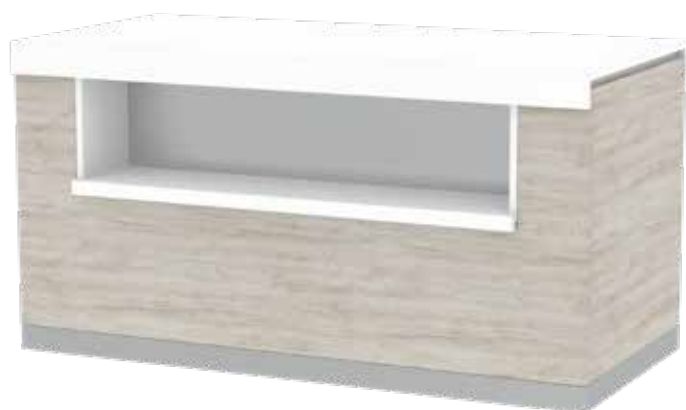

Decoración Encimeras · Decoration Countertop

Otro color consultar precio · Other color, ask for price

INCREMENTO PRECIO CAMBIO ENCIMERAS · PRICE INCREASE FOR CHANGING COUNTERTOPS

MODELO · Models	MB80-2GN / MB80-TL30	MB80-3GN	MB80-4GN	MB80-5GN	MB80-TL80 + Esquina / Terminal
PRECIO · PRICE					
LARGO · LARGUE (mm)	830 - 1100 mm Terminal largo / Large Terminal 300mm	1400 mm	1700 mm	2025 mm	Terminal largo / Large Terminal 830 mm

INCREMENTO PRECIO CAMBIO ENCIMERAS · PRICE INCREASE FOR CHANGING COUNTERTOPS

MODELO · Models	MB100-2GN / MB100-TL30	MB100-3GN	MB100-4GN	MB100-5GN	MB100-TL100 + Esquina / Terminal
PRECIO · PRICE					
LARGO · LARGUE (mm)	1100 mm Terminal largo / Large Terminal 300 mm	1400 mm	1700 mm	2025 mm	Terminal largo / Large Terminal 1000 mm

INCREMENTO PRECIO CAMBIO COLOR ESTANTE PARA PLATOS · PRICE INCREASE FOR CHANGING COLOR DISH RACK

MODELO · Models	MB80-100-2GN-EST	MB80-100-3GN-EST	MB80-100-4GN-EST	MB80-100-5GN-EST
PRECIO · PRICE				
LARGO · LARGUE (mm)	1100 mm	1400 mm	1700 mm	2025 mm

Color Decoración Decoration Colour

ANNIVERSARY 010AK