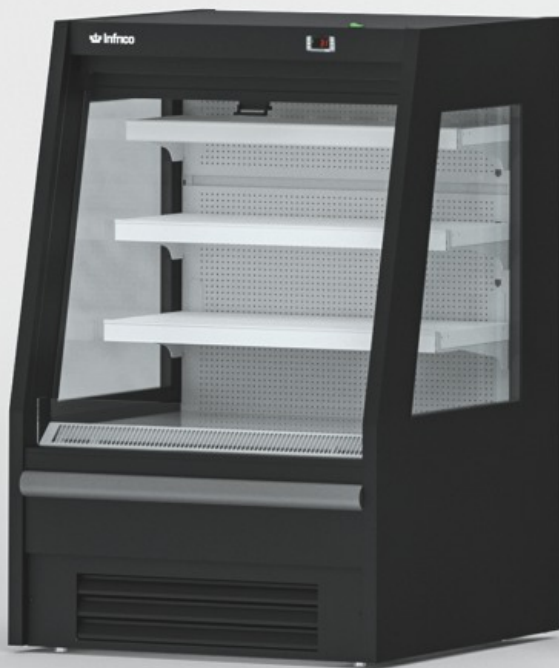

Medium temp Multideck

Models	Description	Page
IAG-ML9DCCM1	Reach-in Merchandisers	91
IAG-ML12DCCM1	Reach-in Merchandisers	91
IAG-ML18DCCM1	Reach-in Merchandisers	91
IAG-ML9CM1	Grab and Go Merchandisers	91
IAG-ML12CM1	Grab and Go Merchandisers	91
IAG-ML18CM1	Grab and Go Merchandisers	91

Medium temp Stainless steel multideck

Models	Description	Page
IAG-ML 9DCIM1	Reach-in Merchandisers	92
IAG-ML 12DCIM1	Reach-in Merchandisers	92
IAG-ML 18DCIM1	Reach-in Merchandisers	92
IAG-ML 9IM1	Grab and Go Merchandisers	92
IAG-ML 12IM1	Grab and Go Merchandisers	92
IAG-ML 18IM1	Grab and Go Merchandisers	92

Specifications

SML9 C

ML9 I

ML12 C

Vertical & glass sided / Air curtains semi vertical glass sided

Exterior

- Pull down night curtain
- Black prepainted steel cabinet standard
- Glass sided panels
- Heavy duty ball transfer and levelling feet
- Aisi 304 stainless steel (inox) *only Air curtains semi vertical glass sided*

Interior

- Led lighting in canopy and under each shelf
- Black prepainted steel cabinet standard.
- Aisi 304 stainless steel (inox) *only Air curtains semi vertical glass sided*

Shelving

- [4] Four rows of adjustable shelves
- Price channels included