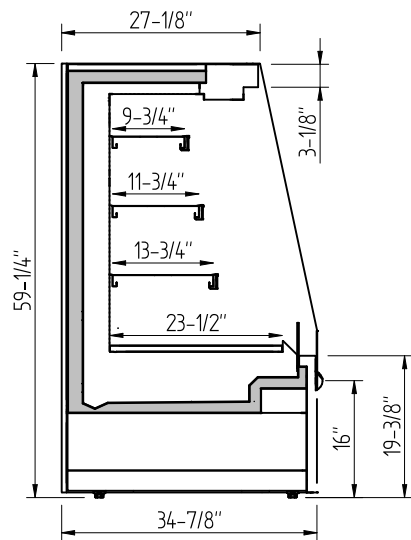

Electrical

- 220V /1PH/60HZ/L14-30P Plug [Open merchandiser].
- 115v /1PH/60HZ/ 5-15/5-20P Plug [Glass door merchandiser].

SML Series

Low profile air curtains

SML Series

New front bumper

MOD.		Overall Dimensions			(°F)	(ft ³)	(ft ²)	Shelves	DOE
IAG-SML9CM2	40	34-5/6	59-1/6	35.6°F/39,2°F	6-1/3	9-1/3	3	Hydrocarbon R-290	
IAG-SML12CM2	52-1/3	34-5/6	59-1/6	35.6°F/39,2°F	8-1/2	12-1/2	3	Hydrocarbon R-290	
AIG-SML18CM2	77	34-5/6	59-1/6	35.6°F/39,2°F	12-5/6	18-5/6	3	Hydrocarbon R-290	