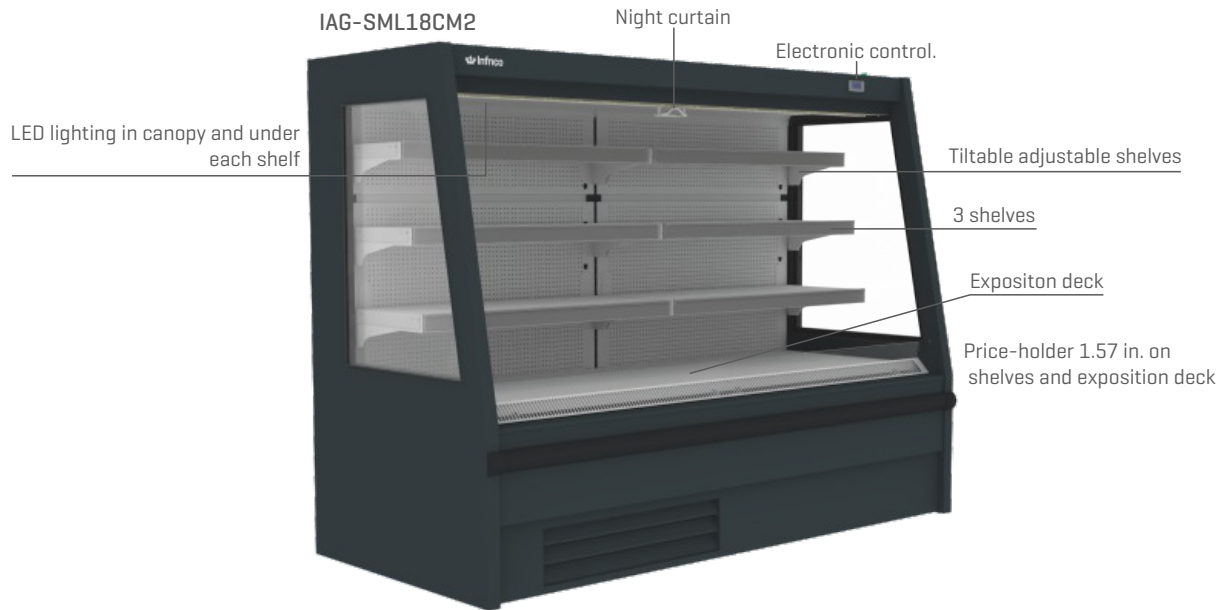

Interior

- Led lighting in canopy and under each shelf
- Black prepainted steel cabinet standard.
- Aisi 304 stainless steel (inox) *only Air curtains semi vertical glass sided*

Shelving

- [4] Four rows of adjustable shelves
- Price channels included

Interior

- Aisi 304 stainless steel
- Stainless steel internal panel perforated
- Led lighting in canopy and under each shelf

Shelving

- (4) Four rows of adjustable shelves
- Price channels included

Refrigeration

- Digital temperature controller with automatic defrost system
- Double stainless steel evaporative pan system, first, by hot gas, second, by electrical resistance - Extractable condensing unit for easy service
- Forced refrigeration system
- Refrigerant gas R404A
- Case engineered to operate at 75°F and 55% relative humidity

Electrical

- 220V /1PH/60HZ/L14-30P Plug [Open merchandiser].
- 115v /1PH/60HZ/ 5-15/5-20P Plug [Glass door merchandiser].

SML Series

Low profile air curtains

SML Series

New front bumper

MOD.		Overall Dimensions			(°F)	(ft ³)	(ft ²)	Shelves	DOE
IAG-SML9CM2	40	34-5/6	59-1/6	35.6°F/39,2°F	6-1/3	9-1/3	3	Hydrocarbon R-290	
IAG-SML12CM2	52-1/3	34-5/6	59-1/6	35.6°F/39,2°F	8-1/2	12-1/2	3	Hydrocarbon R-290	
AIG-SML18CM2	77	34-5/6	59-1/6	35.6°F/39,2°F	12-5/6	18-5/6	3	Hydrocarbon R-290	