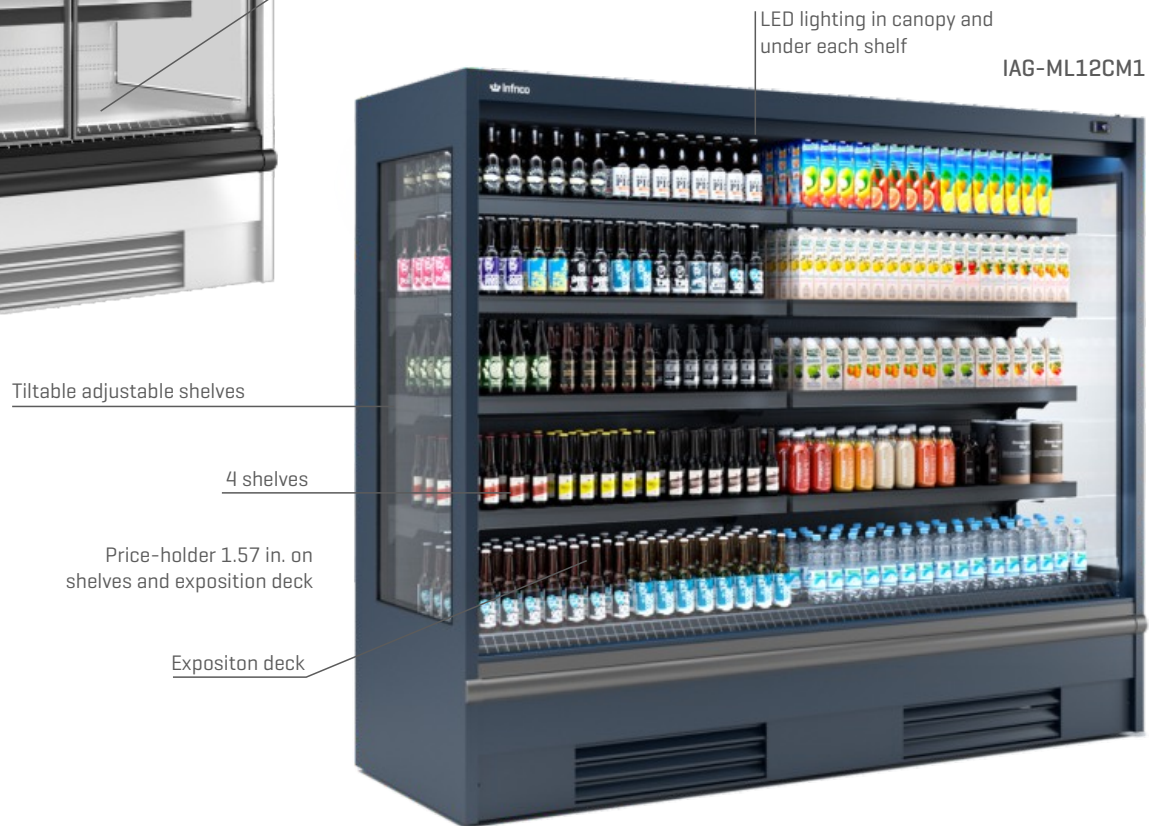

Medium temp multideck, reach in/grab & go merchandiser MDC/M Series

MOD.	Overall Dimensions			[°F]	(ft³)	Doors	Shelves	(HP)	115V	230V	[Lbs]	DOE
IAG-ML9DCCM1	40	34-5/6	78-3/4	33°F/41°F	15	2	4	5/8	10.4	-	485	Hydrocarbon R-290
IAG-ML12DCCM1	52-1/3	34-5/6	78-3/4	33°F/41°F	26	2	4	5/8	11.3	-	697	Hydrocarbon R-290
IAG-ML18DCCM1	77	34-5/6	78-3/4	33°F/41°F	40	3	4	1	17.4	-	908	Hydrocarbon R-290
IAG-ML9CM1	40	34-5/6	78-3/4	33°F/41°F	15		4	1	17.9	9.2	397	Hydrocarbon R-290
IAG-ML12CM1	52-1/3	34-5/6	78-3/4	33°F/41°F	25		4	1-1/4	2	1	591	Hydrocarbon R-290
IAG-ML18CM1	77	34-5/6	78-3/4	33°F/41°F	40		4	1-1/2	3.2	3	710	Hydrocarbon R-290

COLORS	Exterior Colors							Interior Colors	
	Ral 1015 Beige	Ral 1018 Yellow	Ral 2003 Orange	Ral 3003 Maroon	Ral 3020 Red	Ral 5015 Blue	Ral 5017 Dark blue	White	
	Ral 5011 Steel blue	Ral 6002 Dark Green	Ral 6018 Green	Ral 6019 Pastel Green	Ral 7016 Anthracita	Ral 7035 Light gary	Ral 7037 Dusty grey	Black	
Ral 7042 Traffic gray	White	Black	Stainless Steel				Stainless Steel		

SUPERMARKET MULTIDECK MERCHANDISERS 9