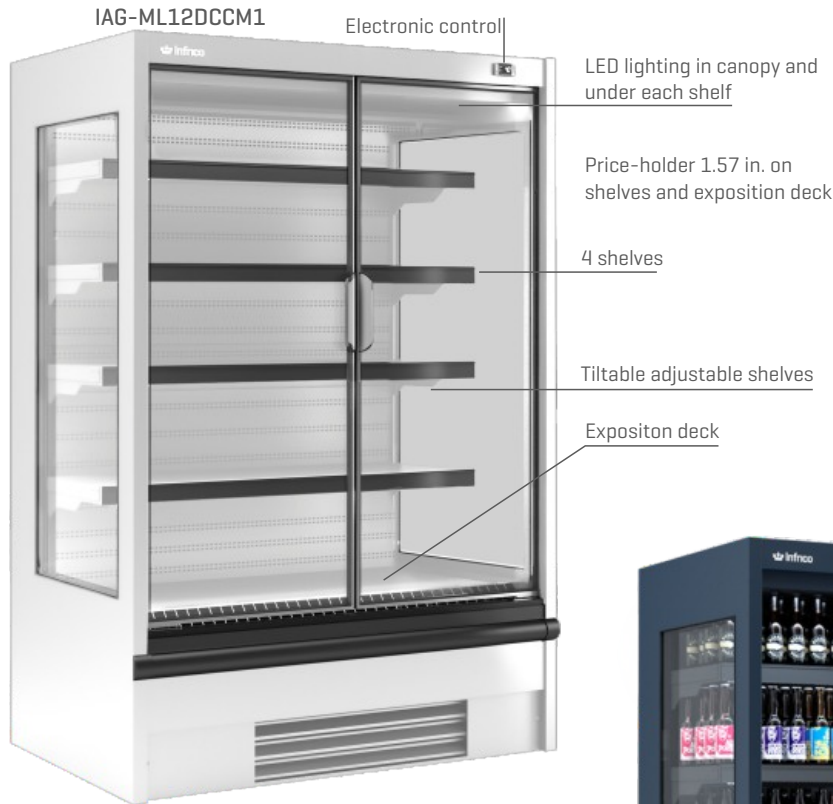

Interior

- Aisi 304 stainless steel
- Stainless steel internal panel perforated
- Led lighting in canopy and under each shelf

Shelving

- (4) Four rows of adjustable shelves
- Price channels included

Refrigeration

- Digital temperature controller with automatic defrost system
- Double stainless steel evaporative pan system, first, by hot gas, second, by electrical resistance - Extractable condensing unit for easy service
- Forced refrigeration system
- Refrigerant gas R404A
- Case engineered to operate at 75°F and 55% relative humidity

Electrical

- 220V /1PH/60HZ/L14-30P Plug [Open merchandiser].
- 115v /1PH/60HZ/ 5-15/5-20P Plug [Glass door merchandiser].

SML Series

Low profile air curtains

SML Series

New front bumper

MOD.		Overall Dimensions			(°F)	(ft ³)	(ft ²)	Shelves	DOE
IAG-SML9CM2	40	34-5/6	59-1/6	35.6°F/39,2°F	6-1/3	9-1/3	3	Hydrocarbon R-290	
IAG-SML12CM2	52-1/3	34-5/6	59-1/6	35.6°F/39,2°F	8-1/2	12-1/2	3	Hydrocarbon R-290	
AIG-SML18CM2	77	34-5/6	59-1/6	35.6°F/39,2°F	12-5/6	18-5/6	3	Hydrocarbon R-290	

Medium temp multideck, reach in/grab & go merchandiser MDC/M Series

MOD.	Overall Dimensions			[°F]	(ft ³)	Doors	Shelves	(HP)	115V	230V	[Lbs]	DOE
IAG-ML9DCCM1	40	34-5/6	78-3/4	33°F/41°F	15	2	4	5/8	10.4	-	485	Hydrocarbon R-290
IAG-ML12DCCM1	52-1/3	34-5/6	78-3/4	33°F/41°F	26	2	4	5/8	11.3	-	697	Hydrocarbon R-290
IAG-ML18DCCM1	77	34-5/6	78-3/4	33°F/41°F	40	3	4	1	17.4	-	908	Hydrocarbon R-290
IAG-ML9CM1	40	34-5/6	78-3/4	33°F/41°F	15		4	1	17.9	9.2	397	Hydrocarbon R-290
IAG-ML12CM1	52-1/3	34-5/6	78-3/4	33°F/41°F	25		4	1-1/4	2	1	591	Hydrocarbon R-290
IAG-ML18CM1	77	34-5/6	78-3/4	33°F/41°F	40		4	1-1/2	3.2	3	710	Hydrocarbon R-290