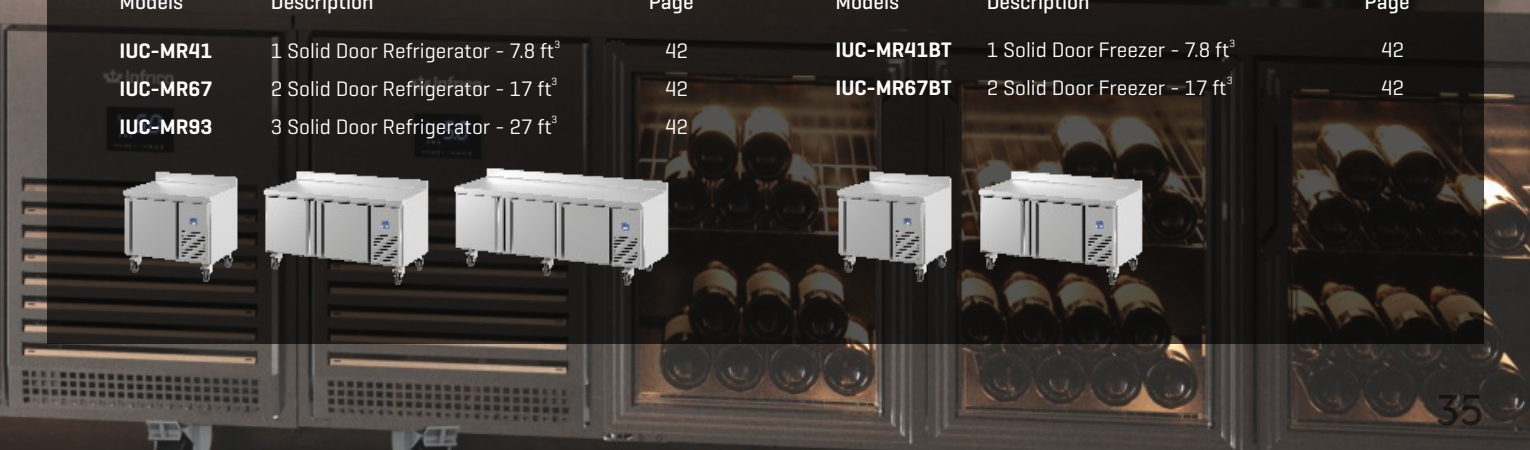

WorkTop Refrigerators and Freezers

Models	Description	Page	Models	Description	Page
IUC-MR41	1 Solid Door Refrigerator - 7.8 ft³	42	IUC-MR41BT	1 Solid Door Freezer - 7.8 ft³	42
IUC-MR67	2 Solid Door Refrigerator - 17 ft³	42	IUC-MR67BT	2 Solid Door Freezer - 17 ft³	42
IUC-MR93	3 Solid Door Refrigerator - 27 ft³	42