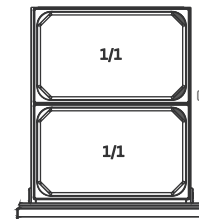

MR Series

WorkTop Refrigerators

MR Series

Protected digital Controller, with automatic Defrost

Divider bars are available for varying size pan distribution

Optional divider bar (cod: 10UC27134)

Optional divider bar (cod: 10UC2749)