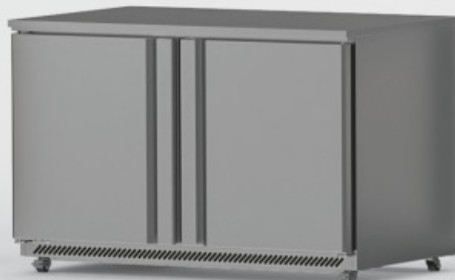

WorkTop Refrigerators and Freezers

Models	Description	Page	Models	Description	Page
IUC-MR41	1 Solid Door Refrigerator - 7.8 ft ³	42	IUC-MR41BT	1 Solid Door Freezer - 7.8 ft ³	42
IUC-MR67	2 Solid Door Refrigerator - 17 ft ³	42	IUC-MR67BT	2 Solid Door Freezer - 17 ft ³	42
IUC-MR93	3 Solid Door Refrigerator - 27 ft ³	42			

Specifications

Triple chamber snap in door gasket for easy cleaning. AISI 430 Stainless Steel Interior & Exterior cabinet construction. AISI 304 Stainless Steel Top.

Double handle door

Rounded corners & sealed interior floor, NSF7, including drain plug for cleaning.

Removable side mounted condensing unit for easy service.

UC27R CR

UC48R

UC72R

Undercounters / Shallow Depth Worktop refrigerators & freezers

Exterior

- AISI 430 stainless steel
- AISI 304 stainless steel top

Interior

- AISI 430 stainless steel

Insulation

- CFC-Free polyurethane insulation, entire cabinet structure is foamed-in place using a high density polyurethane insulation - Low GWP & Zero ODP effect

Shelving