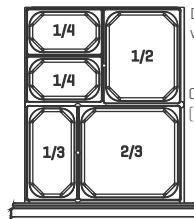

Divider bars are available for varying size pan distribution

Optional divider bar (cod: 10UC27134)