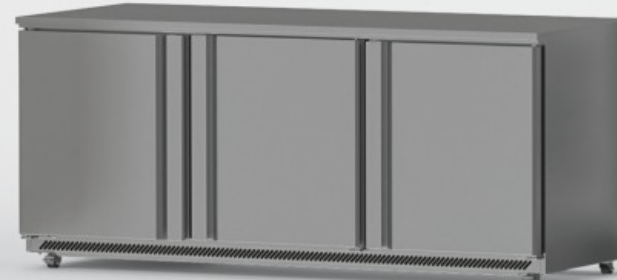

WorkTop Refrigerators and Freezers

Models	Description	Page	Models	Description	Page
IUC-MR41	1 Solid Door Refrigerator - 7.8 ft ³	42	IUC-MR41BT	1 Solid Door Freezer - 7.8 ft ³	42
IUC-MR67	2 Solid Door Refrigerator - 17 ft ³	42	IUC-MR67BT	2 Solid Door Freezer - 17 ft ³	42
IUC-MR93	3 Solid Door Refrigerator - 27 ft ³	42			

Specifications

Triple chamber snap in door gasket for easy cleaning. AISI 430 Stainless Steel Interior & Exterior cabinet construction. AISI 304 Stainless Steel Top.

Double handle door

Rounded corners & sealed interior floor, NSF7, including drain plug for cleaning.

Removable side mounted condensing unit for easy service.

UC27R CR

UC48R

UC72R

Undercounters / Shallow Depth Worktop refrigerators & freezers

Exterior

- AISI 430 stainless steel
- AISI 304 stainless steel top

Interior

- AISI 430 stainless steel

Insulation

- CFC-Free polyurethane insulation, entire cabinet structure is foamed-in place using a high density polyurethane insulation - Low GWP & Zero ODP effect

Shelving