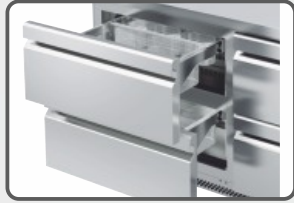

Each guide supports up to 132 lb.