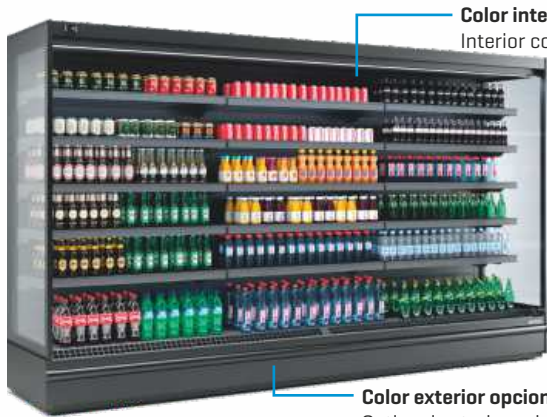

Experience grupo remoto

Color interior Blanco o Negro
Interior color White or Black

Color exterior opcional
Optional exterior color

Laterales