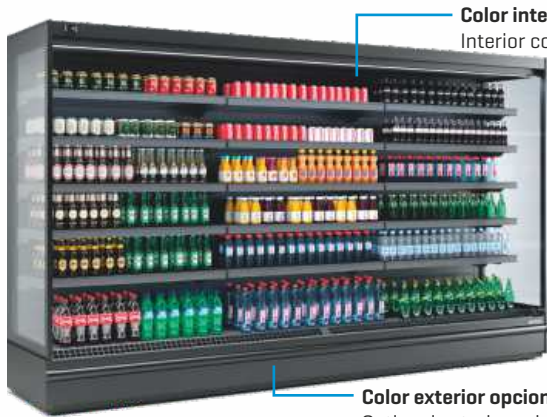

Experience grupo remoto

Color exterior opcional
Optional exterior color

Color interior Blanco o Negro
Interior color White or Black

Laterales