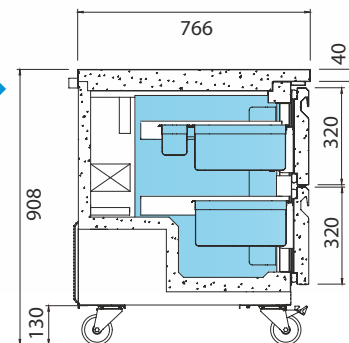

REFRIGERATION

Drawers

Drawers equipped with self-close system and telescopic slides for a total extraction. Includes three-chamber door gasket easily removable.

UC 60 4D

Cajones con guías telescópicas con salida mayorada y sistema de autocierre

Drawers with telescopic guides for complete opening and self closing system

UC 48 4D

UC 27 2D

UC 27 2D

702 x 766 x 908 mm.
Temp. -2°C / +8°C
C. Clima. 4 / 38° C
230V/1ph/50Hz

UC 48 4D

1227 x 766 x 908 mm.
Temp. -2°C / +8°C
C. Clima. 4 / 38° C
230V/1ph/50Hz

UC 60 4D

1533 x 766 x 908 mm.
Temp. -2°C / +8°C
C. Clima. 4 / 38° C
230V/1ph/50Hz

Opcional / Optional

Patas / Legs [506X42]

115V/1ph/60Hz

230V/1ph/60Hz